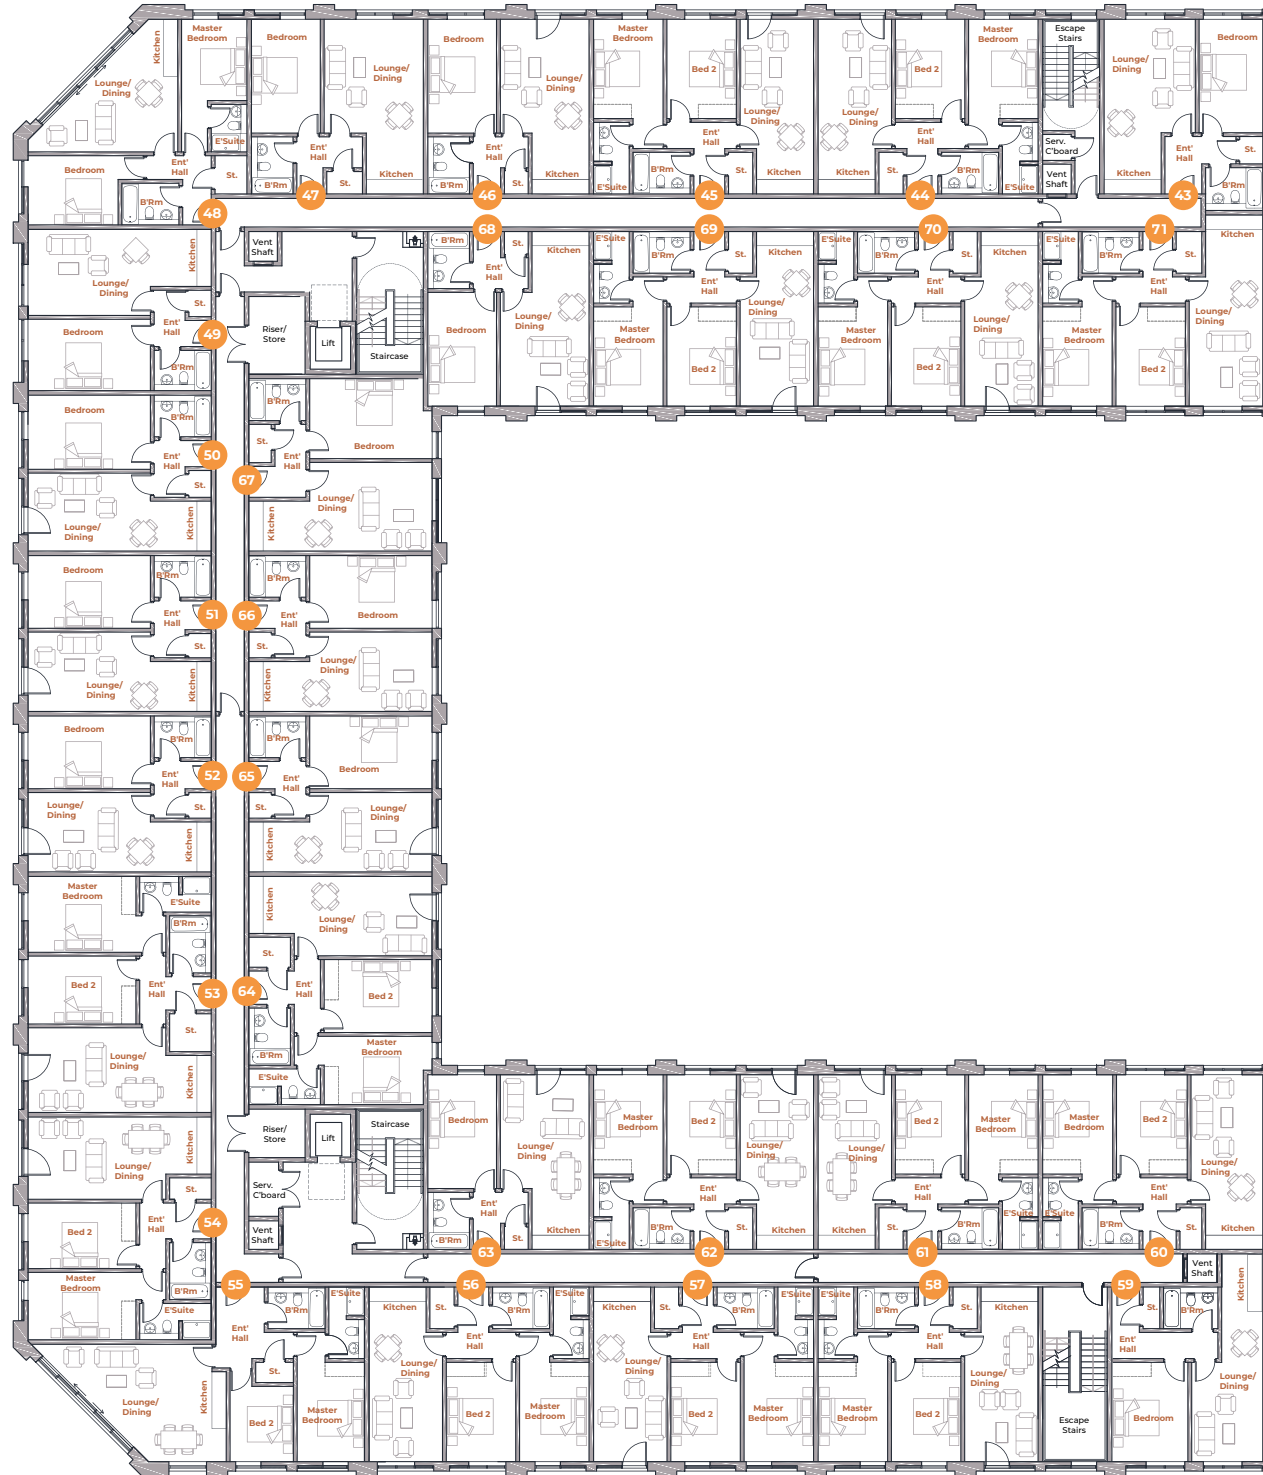

GREEN STREET

BIRCHALL STREET

BRADFORD STREET

F - DIGBETH
SECOND FLOOR

Apartment plans are intended to be correct, precise details may vary.
Room dimensions are approximate and should be used as a guide only.
Total areas are accurate to within 5%.