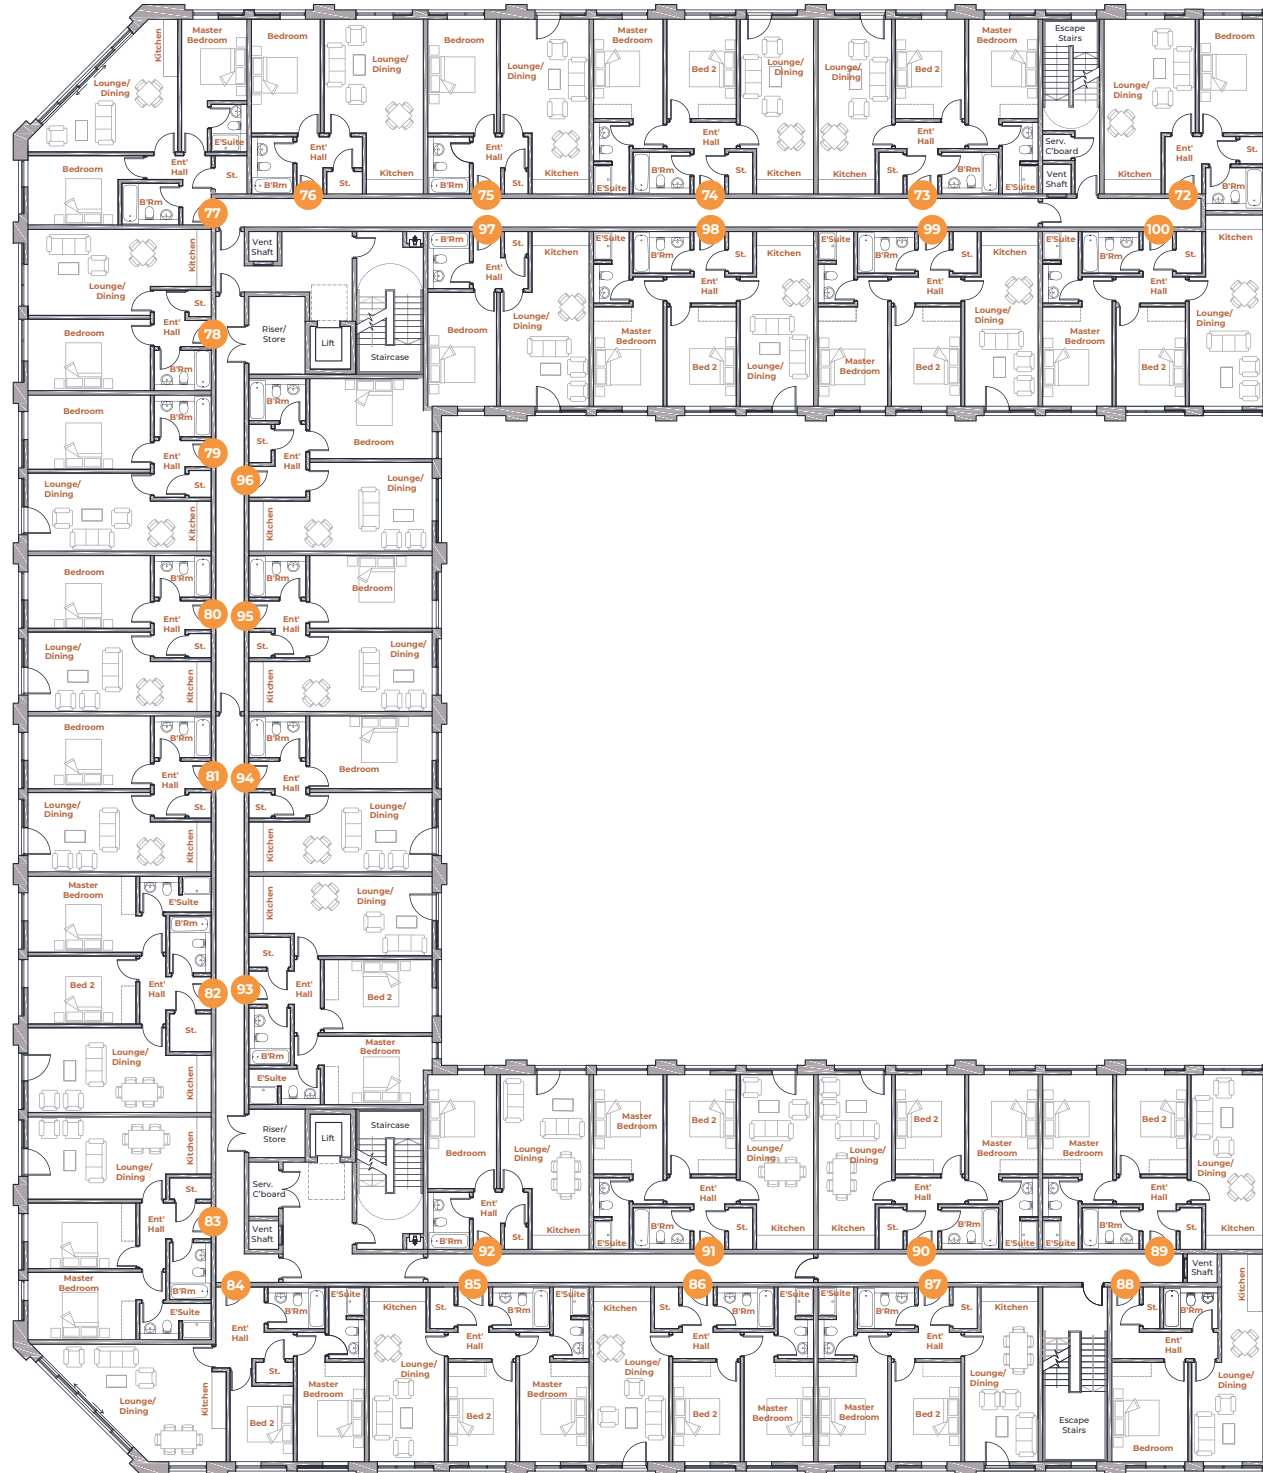

GREEN STREET

BIRCHALL STREET

BRADFORD STREET

F - DIGBETH

THIRD FLOOR

Apartment plans are intended to be correct, precise details may vary.
Room dimensions are approximate and should be used as a guide only.
Total areas are accurate to within 5%.