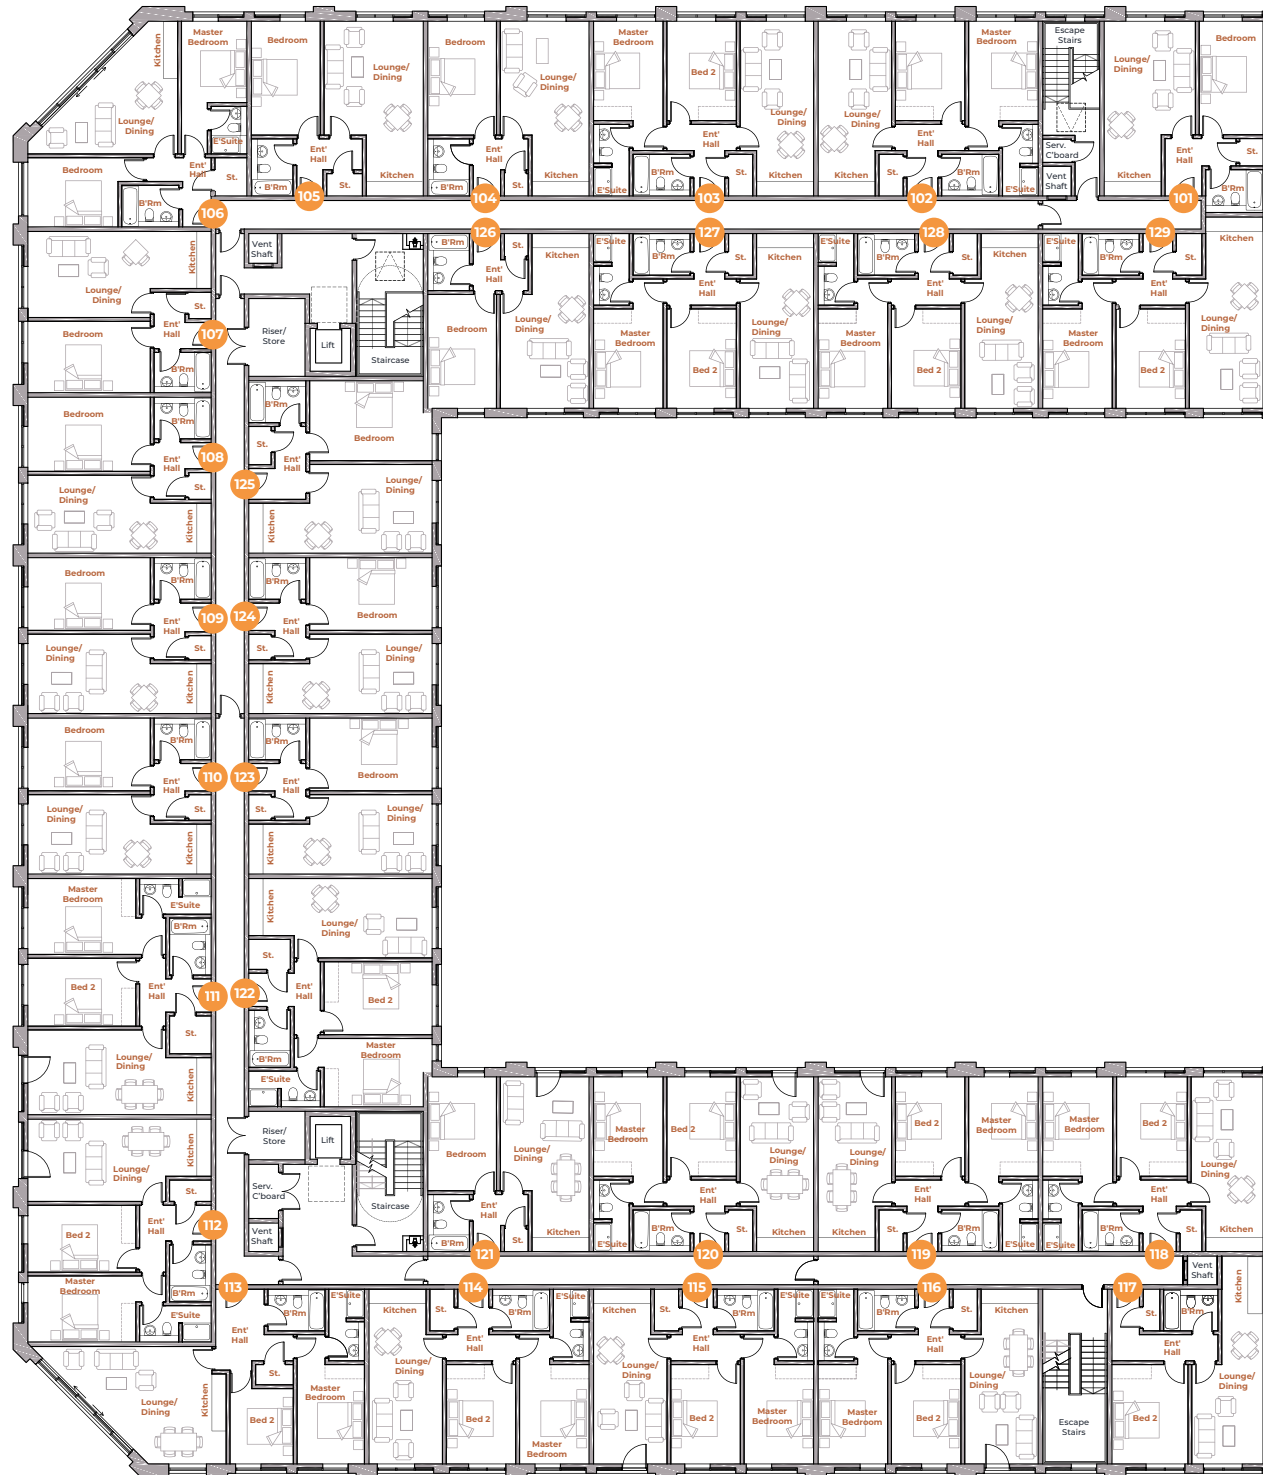

GREEN STREET

BIRCHALL STREET

F - DIGBETH  
**FOURTH FLOOR**

Apartment plans are intended to be correct, precise details may vary.  
 Room dimensions are approximate and should be used as a guide only.  
 Total areas are accurate to within 5%.

BRADFORD STREET