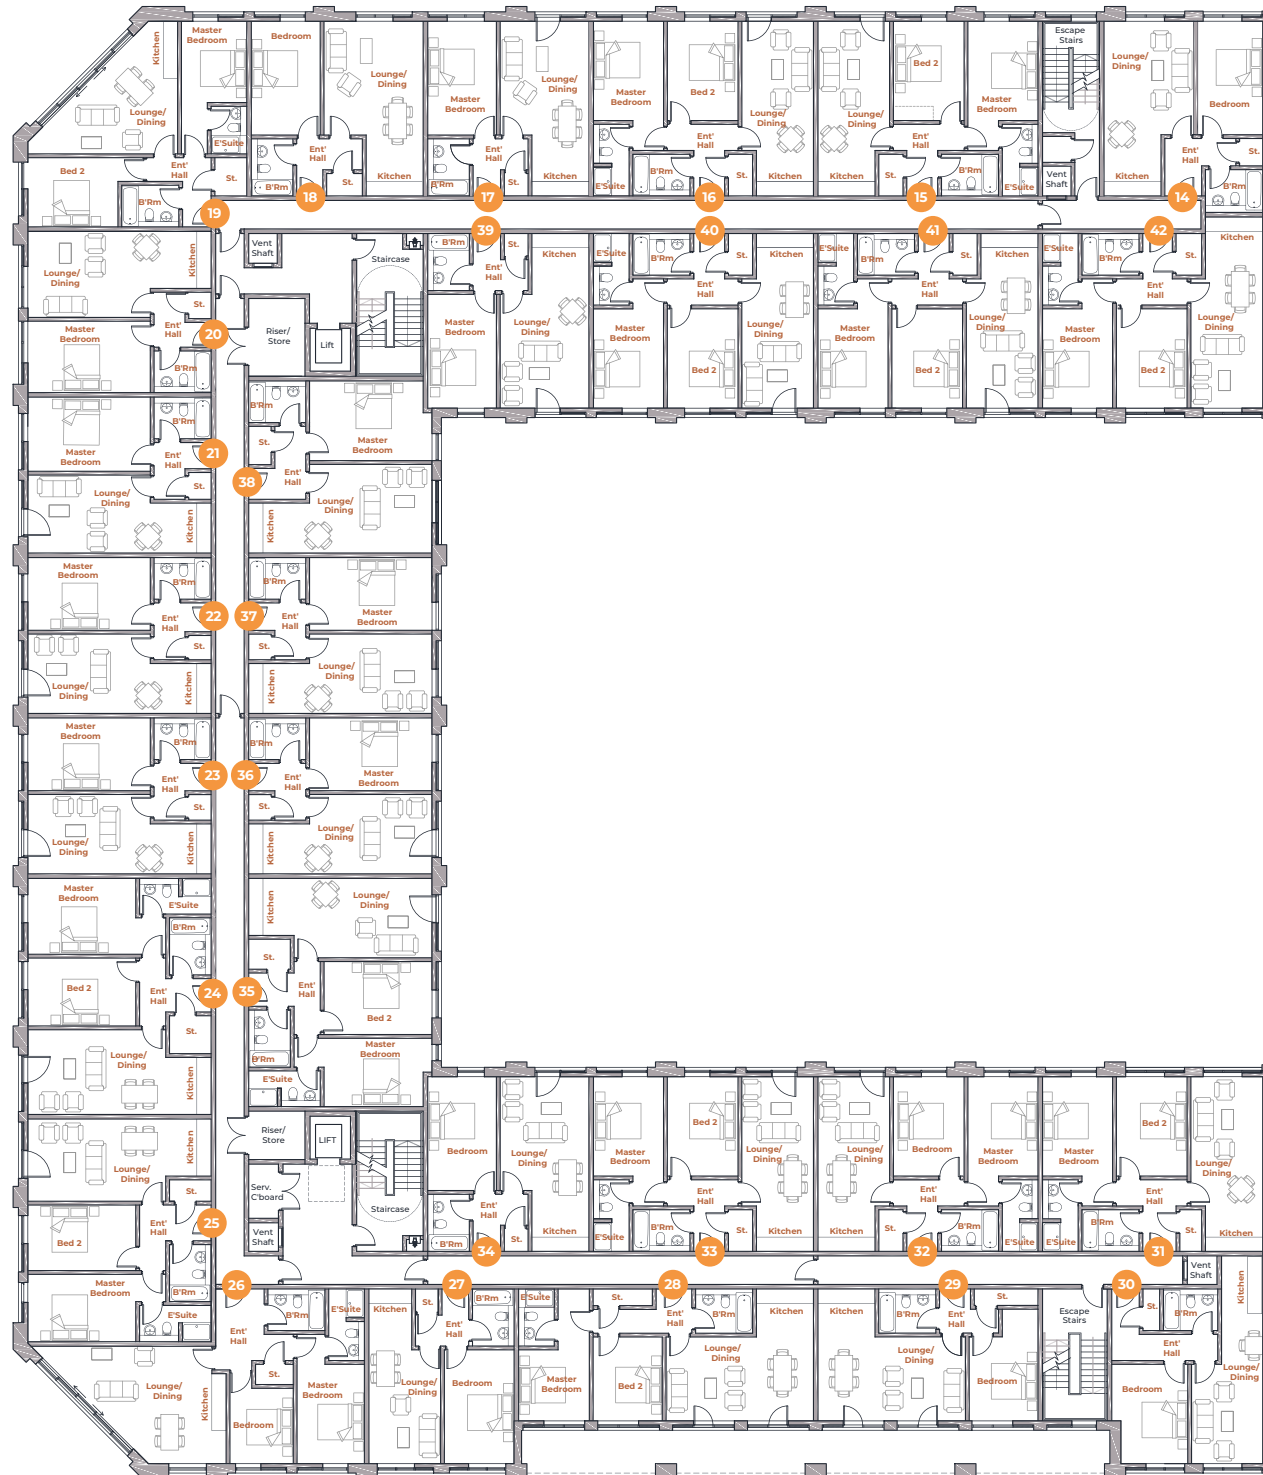

GREEN STREET

BIRCHALL STREET

BRADFORD STREET

F - DIGBETH

**FIRST FLOOR**

Apartment plans are intended to be correct, precise details may vary.  
 Room dimensions are approximate and should be used as a guide only.  
 Total areas are accurate to within 5%.